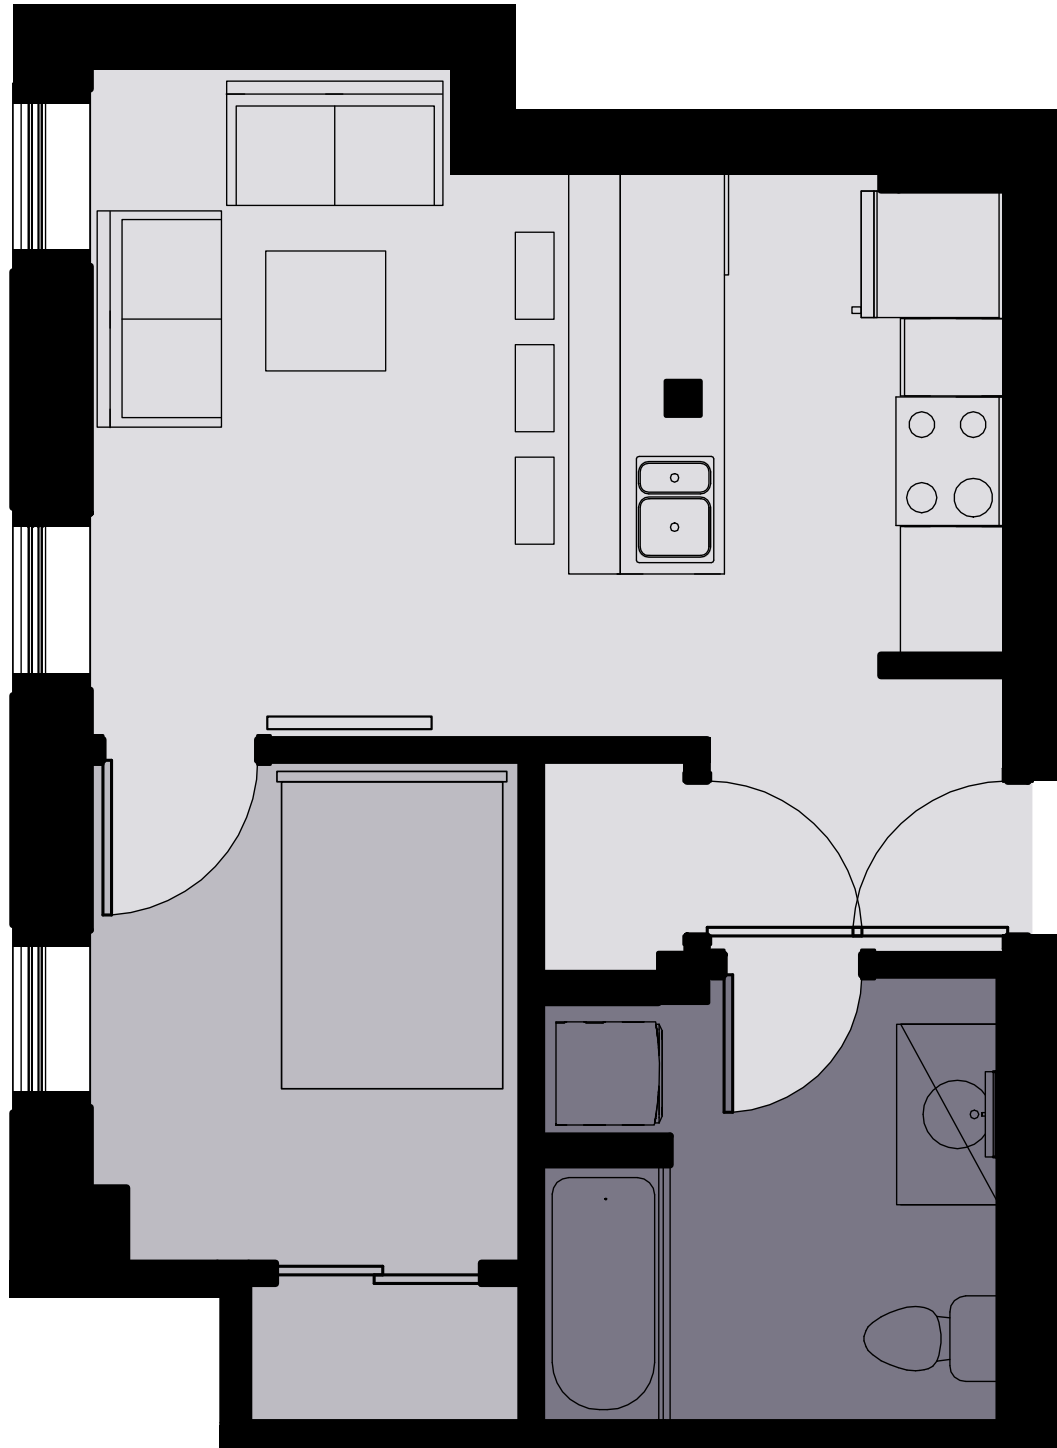

ASTERI
UTICA

UNIT F
ADAPTABLE
1 BED
441 SQ. FT.

- Living/Kitchen
- Bedroom
- Bathroom/Utility

weareasteri.com

(315) 507-5519

327 Bleecker St.
Utica, NY 13501