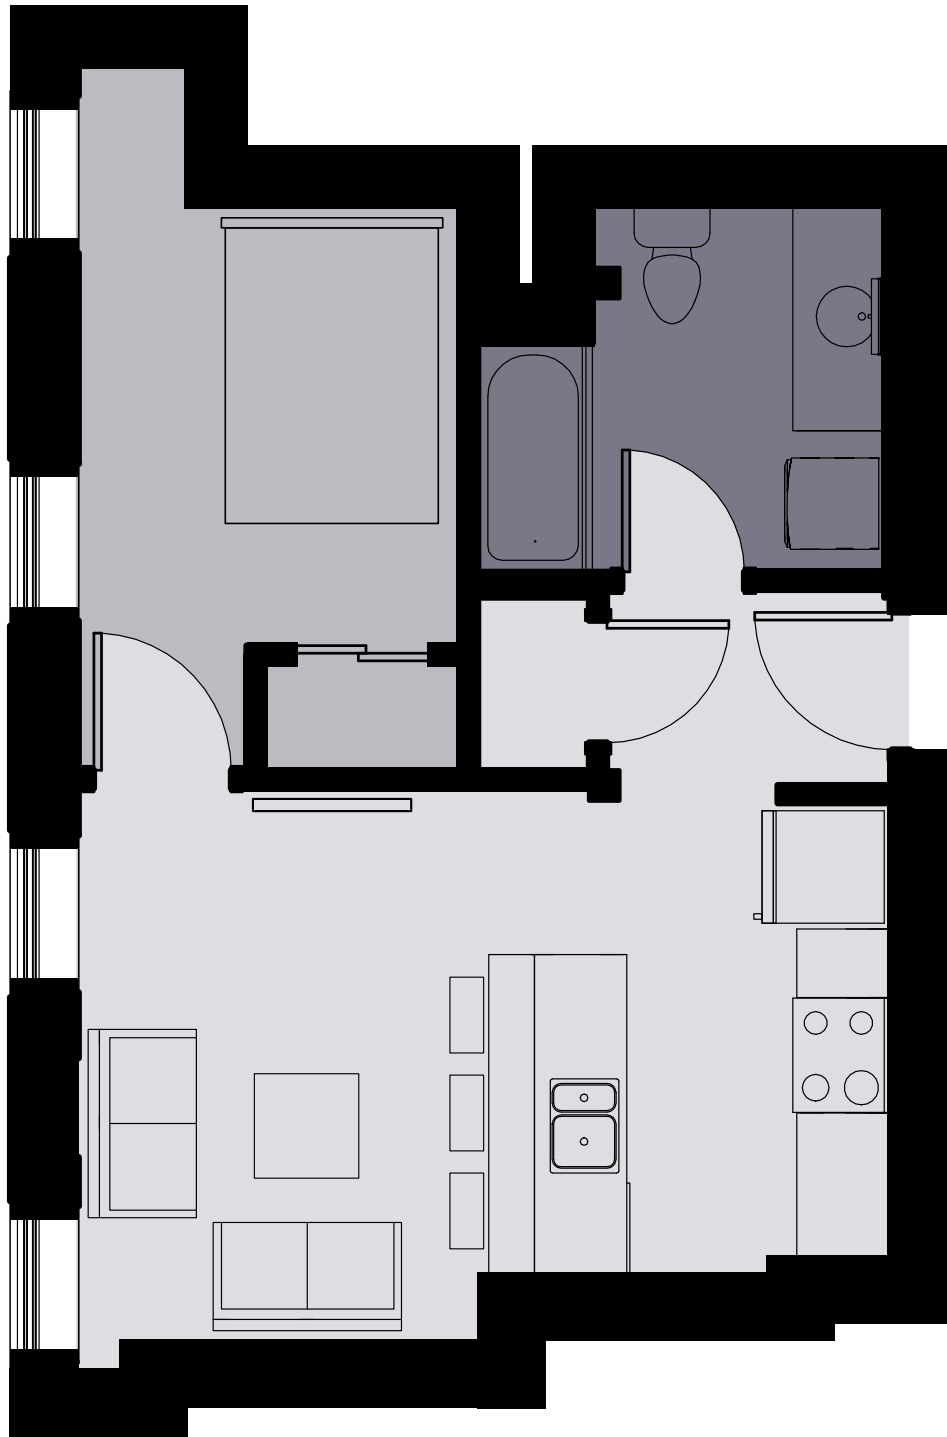

A S T E R I .
U T I C A

UNIT E
ADAPTABLE
1 BED
457 SQ. FT.

- Living/Kitchen
- Bedroom
- Bathroom/Utility

weareasteri.com

(315) 507-5519

327 Bleecker St.
Utica, NY 13501

ASTERI
UTICA

UNIT F
ADAPTABLE
1 BED
441 SQ. FT.

- Living/Kitchen
- Bedroom
- Bathroom/Utility

weareasteri.com

(315) 507-5519

327 Bleecker St.
Utica, NY 13501

ASTERI
UTICA

UNIT G
ADAPTABLE
1 BED
455 SQ. FT.

- Living/Kitchen
- Bedroom
- Bathroom/Utility

weareasteri.com