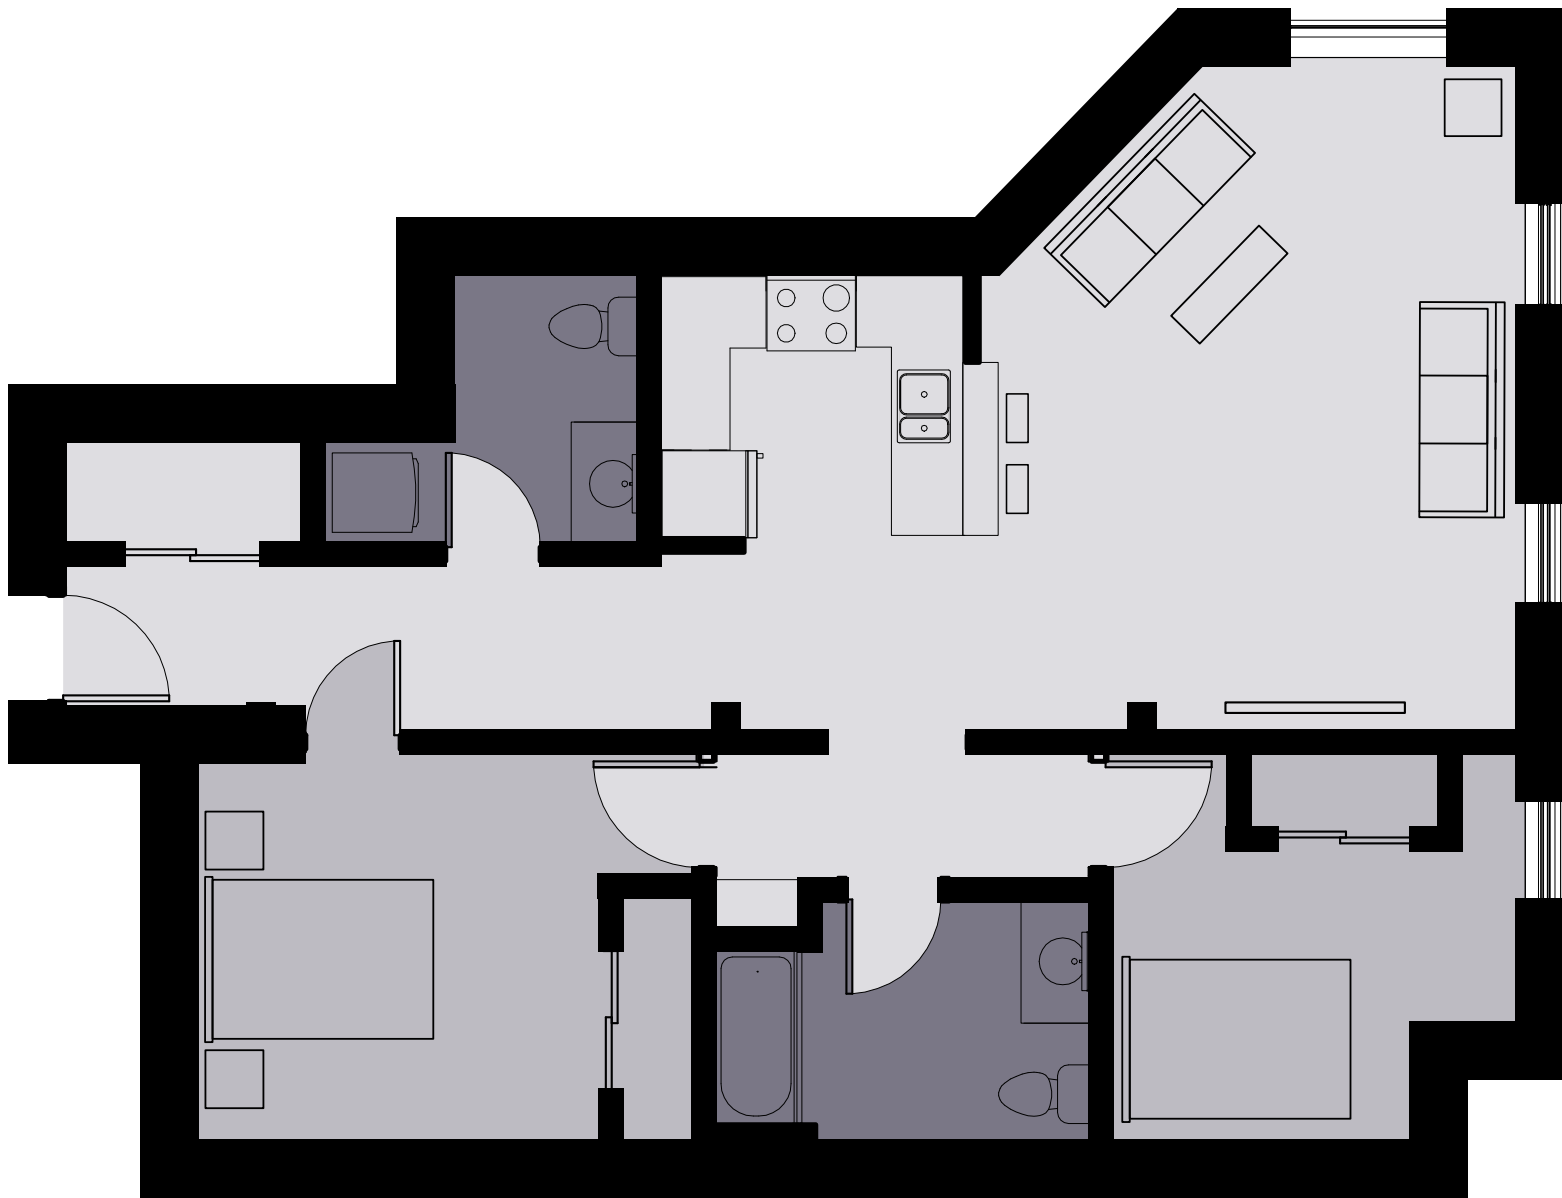

ASTERI
UTICA

UNIT H
ADAPTABLE
1 BED
672 SQ. FT.

- Living/Kitchen
- Bedroom
- Bathroom/Utility

weareasteri.com

(315) 507-5519

327 Bleecker St.
Utica, NY 13501

ASTERI
UTICA

UNIT K
ADAPTABLE
2 BED
1,029 SQ. FT.

- Living/Kitchen
- Bedroom
- Bathroom/Utility

weareasteri.com

(315) 507-5519

327 Bleecker St.
Utica, NY 13501

A S T E R I
U T I C A

UNIT L
ADAPTABLE
2 BED
1,003 SQ. FT.

- Living/Kitchen
- Bedroom
- Bathroom/Utility